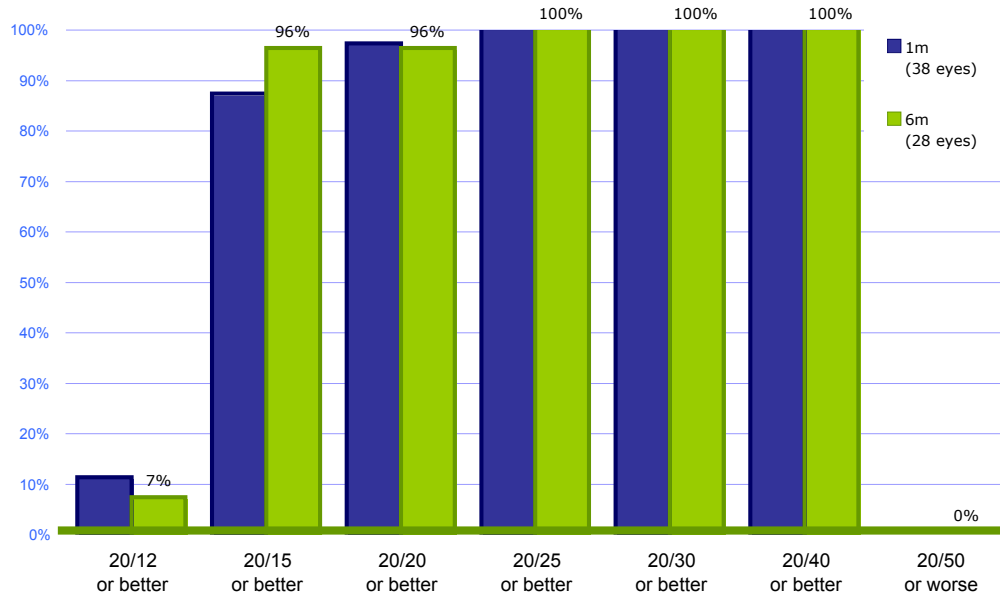

IntraLASIK Aspheric - up to -8 diopters

IntraLASIK Tissue Saving - up to -8 diopters

IntraLASIK Zyoptix Wavefront - up to -8 diopters