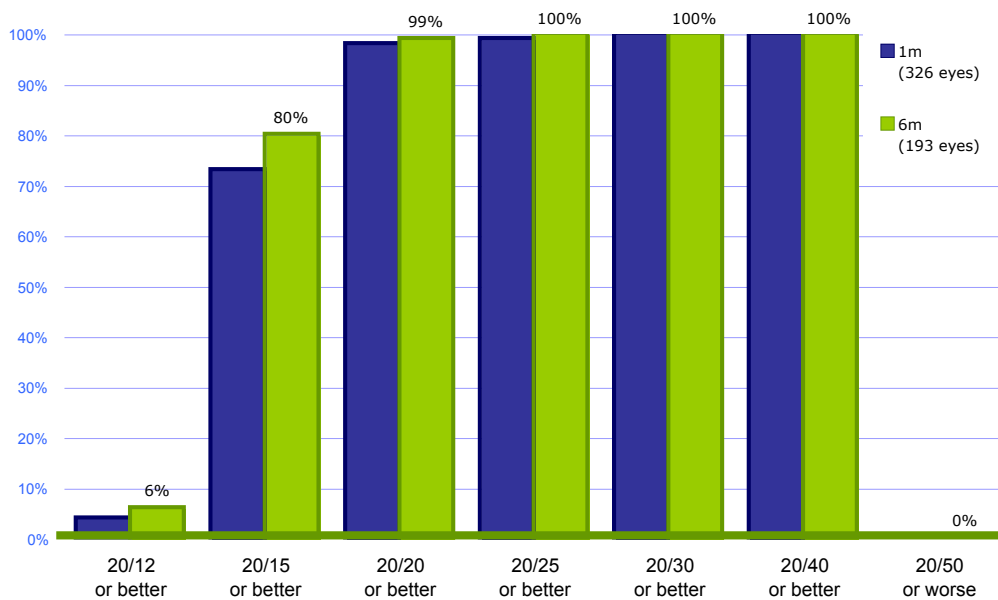

IntraLASIK Aspheric - up to -8 diopters

IntraLASIK Tissue Saving - up to -8 diopters

IntraLASIK Zyoptix Wavefront - up to -8 diopters