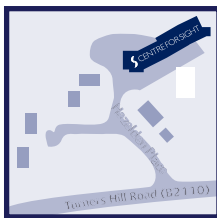

# How to find us

Hazelden Place (Main Hospital)

Centre for Sight is located on the left hand side, on a private road called Hazelden Place, approx 2 miles ahead near a bus stop. There will be signs as you approach.

Follow Imberhorne Lane for approx 2 miles until you come to a slightly staggered crossroads - Turn right onto the B2110 (Turners Hill Rd).

Centre for Sight is located on the right hand side, on a private road called Hazelden Place. There will be signs as you approach.

**Hazelden Place  
Turners Hill road  
East Grinstead  
West Sussex  
RH19 4RH**

Turners Hill Rd

Turners Hill Rd  
B2110

Turners Hill Rd  
B2110

Blocklands Way