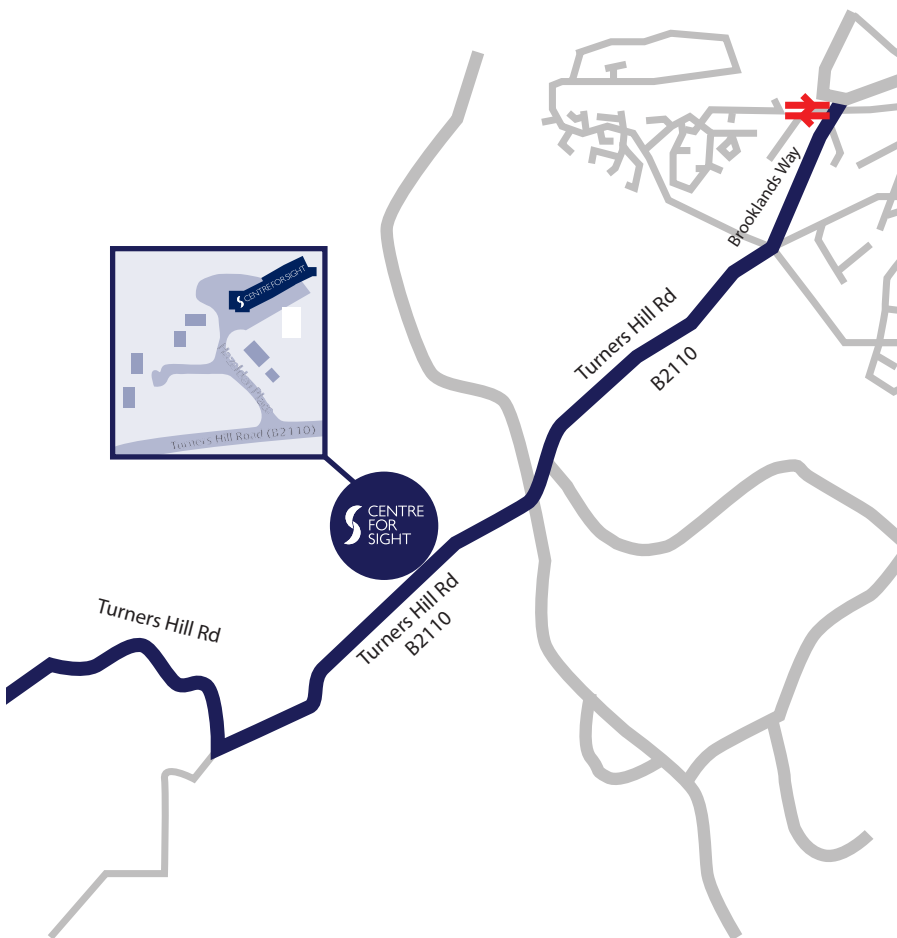

Turners Hill Rd

Turners Hill Rd
B2110

Turners Hill Rd
B2110

Blocklands Way