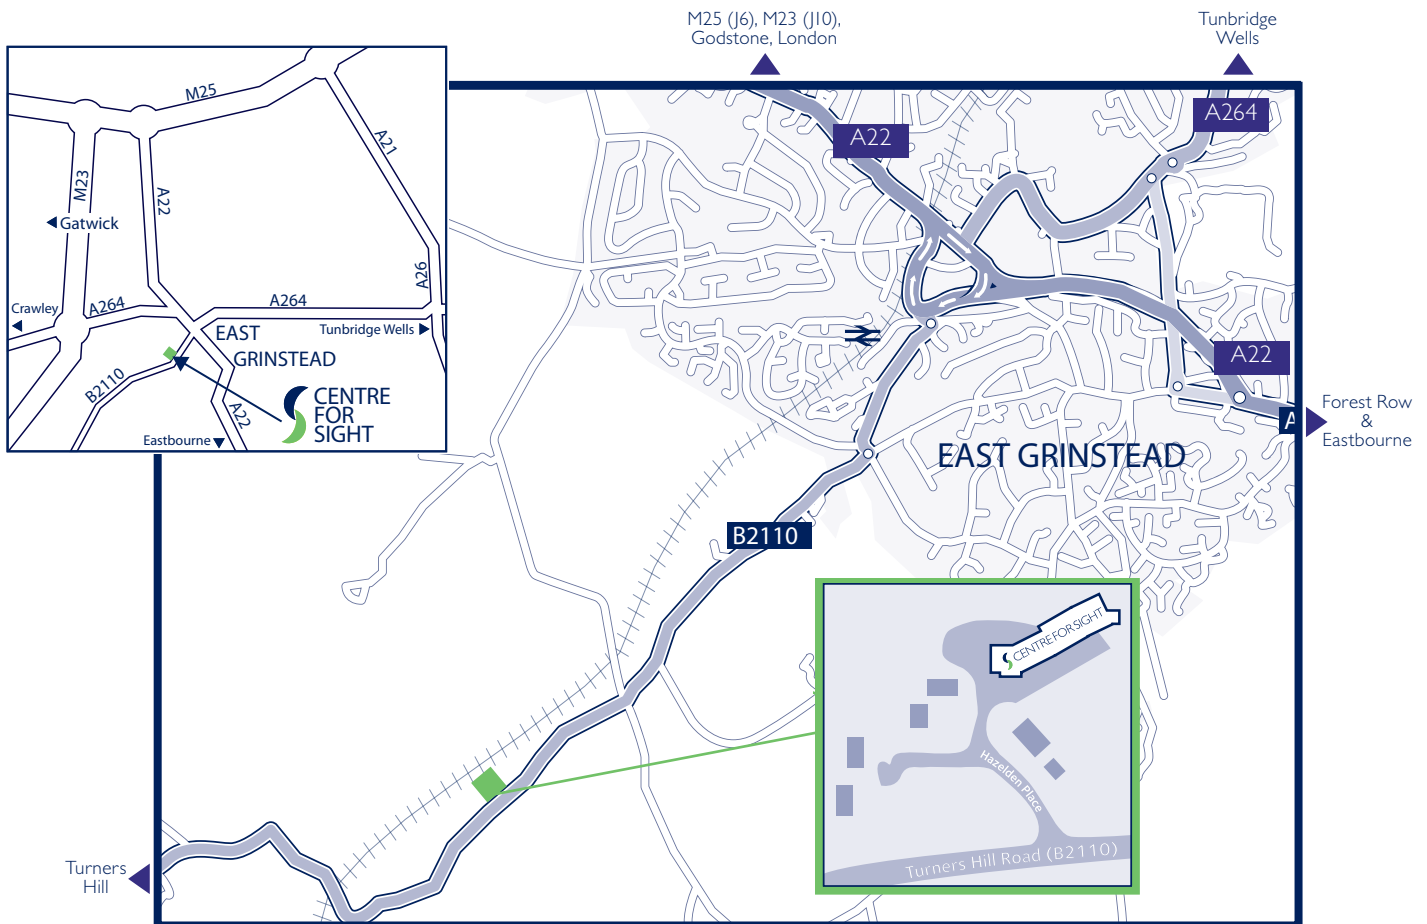

## CENTRE FOR SIGHT

Hazelden Place, Turners Hill Road, East Grinstead, West Sussex RH19 4RH

Please note this document is designed as a guide and is intended to advise patients of the accommodation available in the local area. Centre for Sight in no way accepts any responsibility for an unsatisfactory service received at any of the above Hotels/Bed & Breakfasts. All prices and discounts were correct at the date of printing.