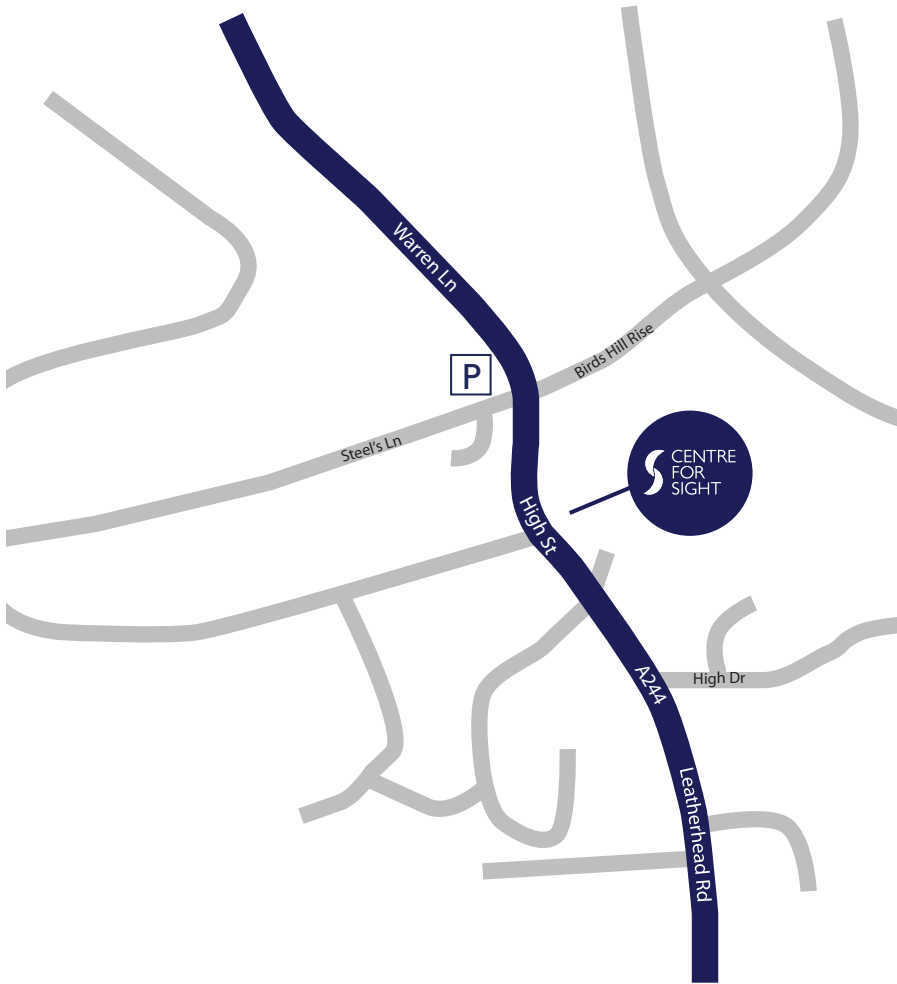

How to find us

48 High Street (Oxshott clinic)

From the east M25

Leave the M25 at junction 9, then at roundabout take the 1st exit onto the A244 (signposted Oxshott, Esher).

At roundabout take the 2nd exit onto the A244 (signposted Oxshott, Esher).

After approximately 1.5 miles you arrive on Oxshott High Street. Centre for Sight is on the right hand side.

From the west M25

Leave the M25 at junction 10, then at roundabout take the 3rd exit (signposted London SW, Kingston, Guilford), then merge onto the A3.

At Painshill Junction continue forward.

Branch left and come off the A3 at the next junction.

At the Esher Common roundabout take the 3rd exit onto the A244 (signposted Leatherhead).

After approximately 1.5 miles you arrive onto Oxshott High Street. Centre for Sight is on the left hand side.

**48 High Street
Oxshott
Surrey
KT22 0JR**

Warren Ln

Steels Ln

Birds Hill Rise

High St

A244

High Dr

Leatherhead Rd