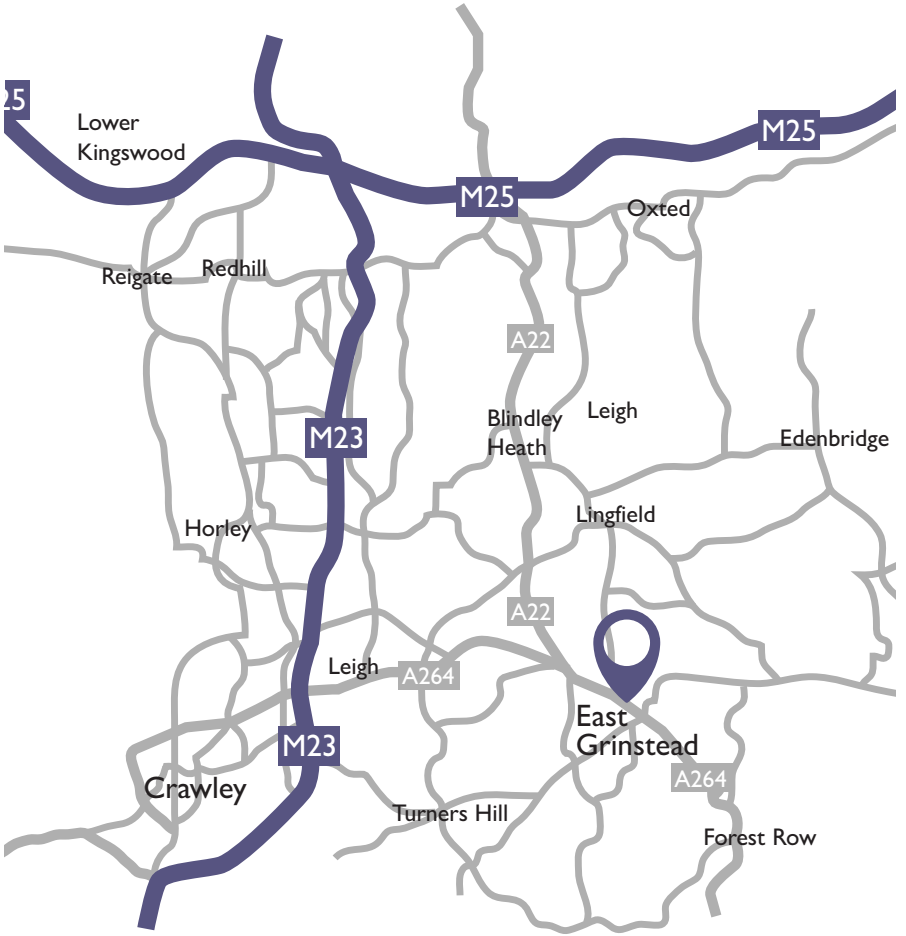

East Grinstead